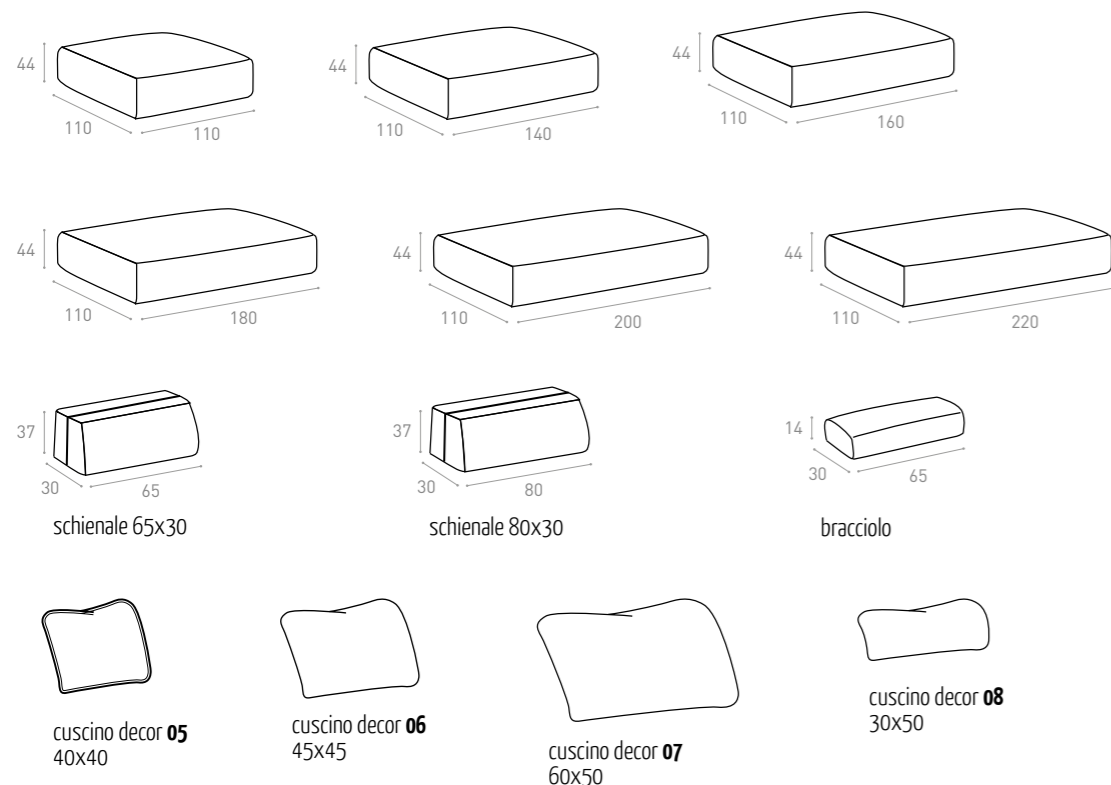

SILVAN

MERLINO

Caratteristiche Tecniche Mod. Silvan / Merlino

Silvan and Merlino model technical characteristics

Rivestimento completamente sfoderabile
Struttura base in legno stagionato e agglomerato
Molleggio seduta cinghia elastica mm. 80 tesa meccanicamente
Cuscino seduta parte superiore in poliuretano espanso indeformabile
D 18 kg/m³ e parte inferiore in poliuretano espanso indeformabile
D 30 kg/m³ ricoperto in ovatta di poliestere
Schienale in gomma D 30 kg/m³ con lastra in ferro rivestito con trapunta
in piuma d'oca e poliuretano
Braccioli in poliuretano espanso indeformabile D 30 kg/m³ ricoperti
in ovatta di poliestere

Completely removable COVERING
BASE FRAME in seasoned wood and particle board
Seat SPRINGING with 80 mm mechanically tightened elastic webbing
SEAT CUSHION with upper part in non-deformable 18 kg /m³ density
polyurethane foam and lower part in non-deformable 30 kg /m³ density
polyurethane foam covered with polyester padding
BACKS in rubber 30 kg /m³ density folded with iron weight quilted with duck
feather polyurethane folding
ARMRESTS in non-deformable 30 kg /m³ density polyurethane foam cove-
red with polyester padding