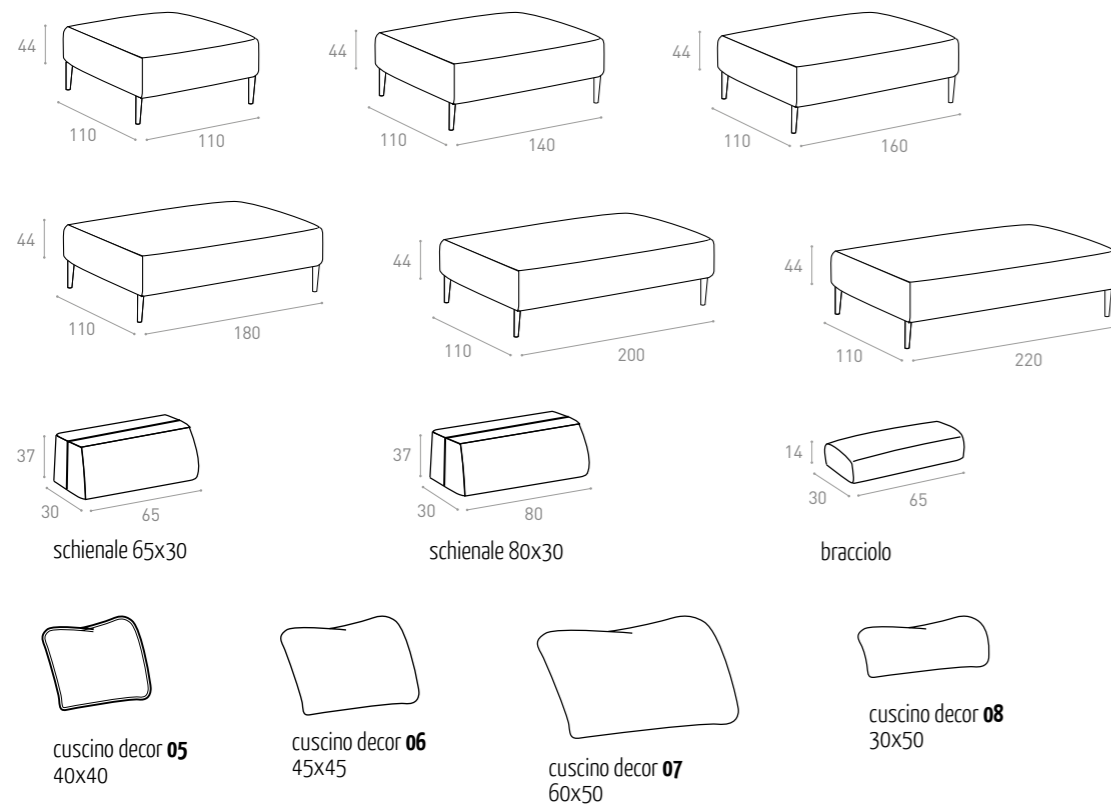

MERLINO

Caratteristiche Tecniche Mod. Silvan / Merlino

Silvan and Merlino model technical characteristics

Rivestimento completamente sfoderabile
Struttura base in legno stagionato e agglomerato
Molleggio seduta cinghia elastica mm. 80 tesa meccanicamente
Cuscino seduta parte superiore in poliuretano espanso indeformabile
D 18 kg/m³ e parte inferiore in poliuretano espanso indeformabile
D 30 kg/m³ ricoperto in ovatta di poliestere
Schienale in gomma D 30 kg/m³ con lastra in ferro rivestito con trapunta
in piuma d'oca e poliuretano
Braccioli in poliuretano espanso indeformabile D 30 kg/m³ ricoperti
in ovatta di poliestere

Completely removable COVERING
BASE FRAME in seasoned wood and particle board
Seat SPRINGING with 80 mm mechanically tightened elastic webbing
SEAT CUSHION with upper part in non-deformable 18 kg /m³ density
polyurethane foam and lower part in non-deformable 30 kg /m³ density
polyurethane foam covered with polyester padding
BACKS in rubber 30 kg /m³ density folded with iron weight quilted with duck
feather polyurethane folding
ARMRESTS in non-deformable 30 kg /m³ density polyurethane foam cove-
red with polyester padding