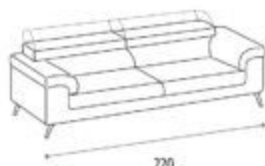

ARMRESTS in non-deformable 21 kg/m³ density polyurethane foam covered with polyester padding

SLIDING OR FIXED SEAT CUSHIONS in non-deformable 30 kg/m³ density polyurethane foam covered with polyester padding

LUMBAR SUPPORTS in non-deformable 21 kg/m³ density polyurethane foam covered with polyester padding

RECLINING BACKS in non-deformable 18 kg/m³ density polyurethane foam covered with polyester padding

118
POLTRONA
ARMCHAIR

186
DIVANO 2 POSTI
2 SEAT SOFA

220
DIVANO 3 POSTI
3 SEAT SOFA

256
DIVANO MAXI
MAXI SOFA

93
POLTRONA LATERALE DX-SX
RIGHT-LEFT SIDE ARMCHAIR

161
DIVANO 2 POSTI LATERALE DX-SX
RIGHT-LEFT SIDE 2 SEAT SOFA

195
DIVANO 3 POSTI LATERALE DX-SX
RIGHT-LEFT SIDE 3 SEAT SOFA