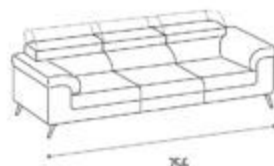

LUMBAR SUPPORTS in non-deformable 21 kg/m³ density polyurethane foam covered with polyester padding

RECLINING BACKS in non-deformable 18 kg/m³ density polyurethane foam covered with polyester padding

118
POLTRONA
ARMCHAIR

186
DIVANO 2 POSTI
2 SEAT SOFA

220
DIVANO 3 POSTI
3 SEAT SOFA

256
DIVANO MAXI
MAXI SOFA

93
POLTRONA LATERALE DX-SX
RIGHT-LEFT SIDE ARMCHAIR

161
DIVANO 2 POSTI LATERALE DX-SX
RIGHT-LEFT SIDE 2 SEAT SOFA

195
DIVANO 3 POSTI LATERALE DX-SX
RIGHT-LEFT SIDE 3 SEAT SOFA