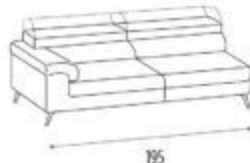

LUMBAR SUPPORTS in non-deformable 21 kg/m³ density polyurethane foam covered with polyester padding

RECLINING BACKS in non-deformable 18 kg/m³ density polyurethane foam covered with polyester padding

118
POLTRONA
ARMCHAIR

186
DIVANO 2 POSTI
2 SEAT SOFA

220
DIVANO 3 POSTI
3 SEAT SOFA

256
DIVANO MAXI
MAXI SOFA

93
POLTRONA LATERALE DX-SX
RIGHT-LEFT SIDE ARMCHAIR

161
DIVANO 2 POSTI LATERALE DX-SX
RIGHT-LEFT SIDE 2 SEAT SOFA

195
DIVANO 3 POSTI LATERALE DX-SX
RIGHT-LEFT SIDE 3 SEAT SOFA