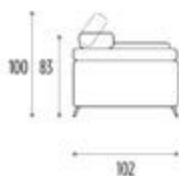

118
POLTRONA
ARMCHAIR