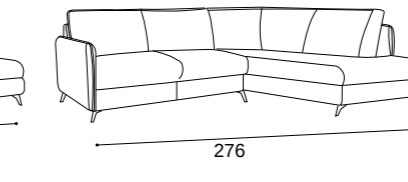

DIVANO 3 POSTI CON TERMINALE SX-DX
3 SEAT SOFA WITH RIGHT-LEFT TERMINAL