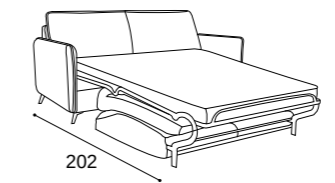

MATERASSO / MATTRESS
L. 140 P. 193 H. 15