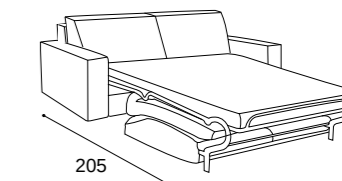

DIVANO 3 POSTI / 3 SEAT SOFA

MATERASSO / MATTRESS
L. 140 P. 193 H. 15